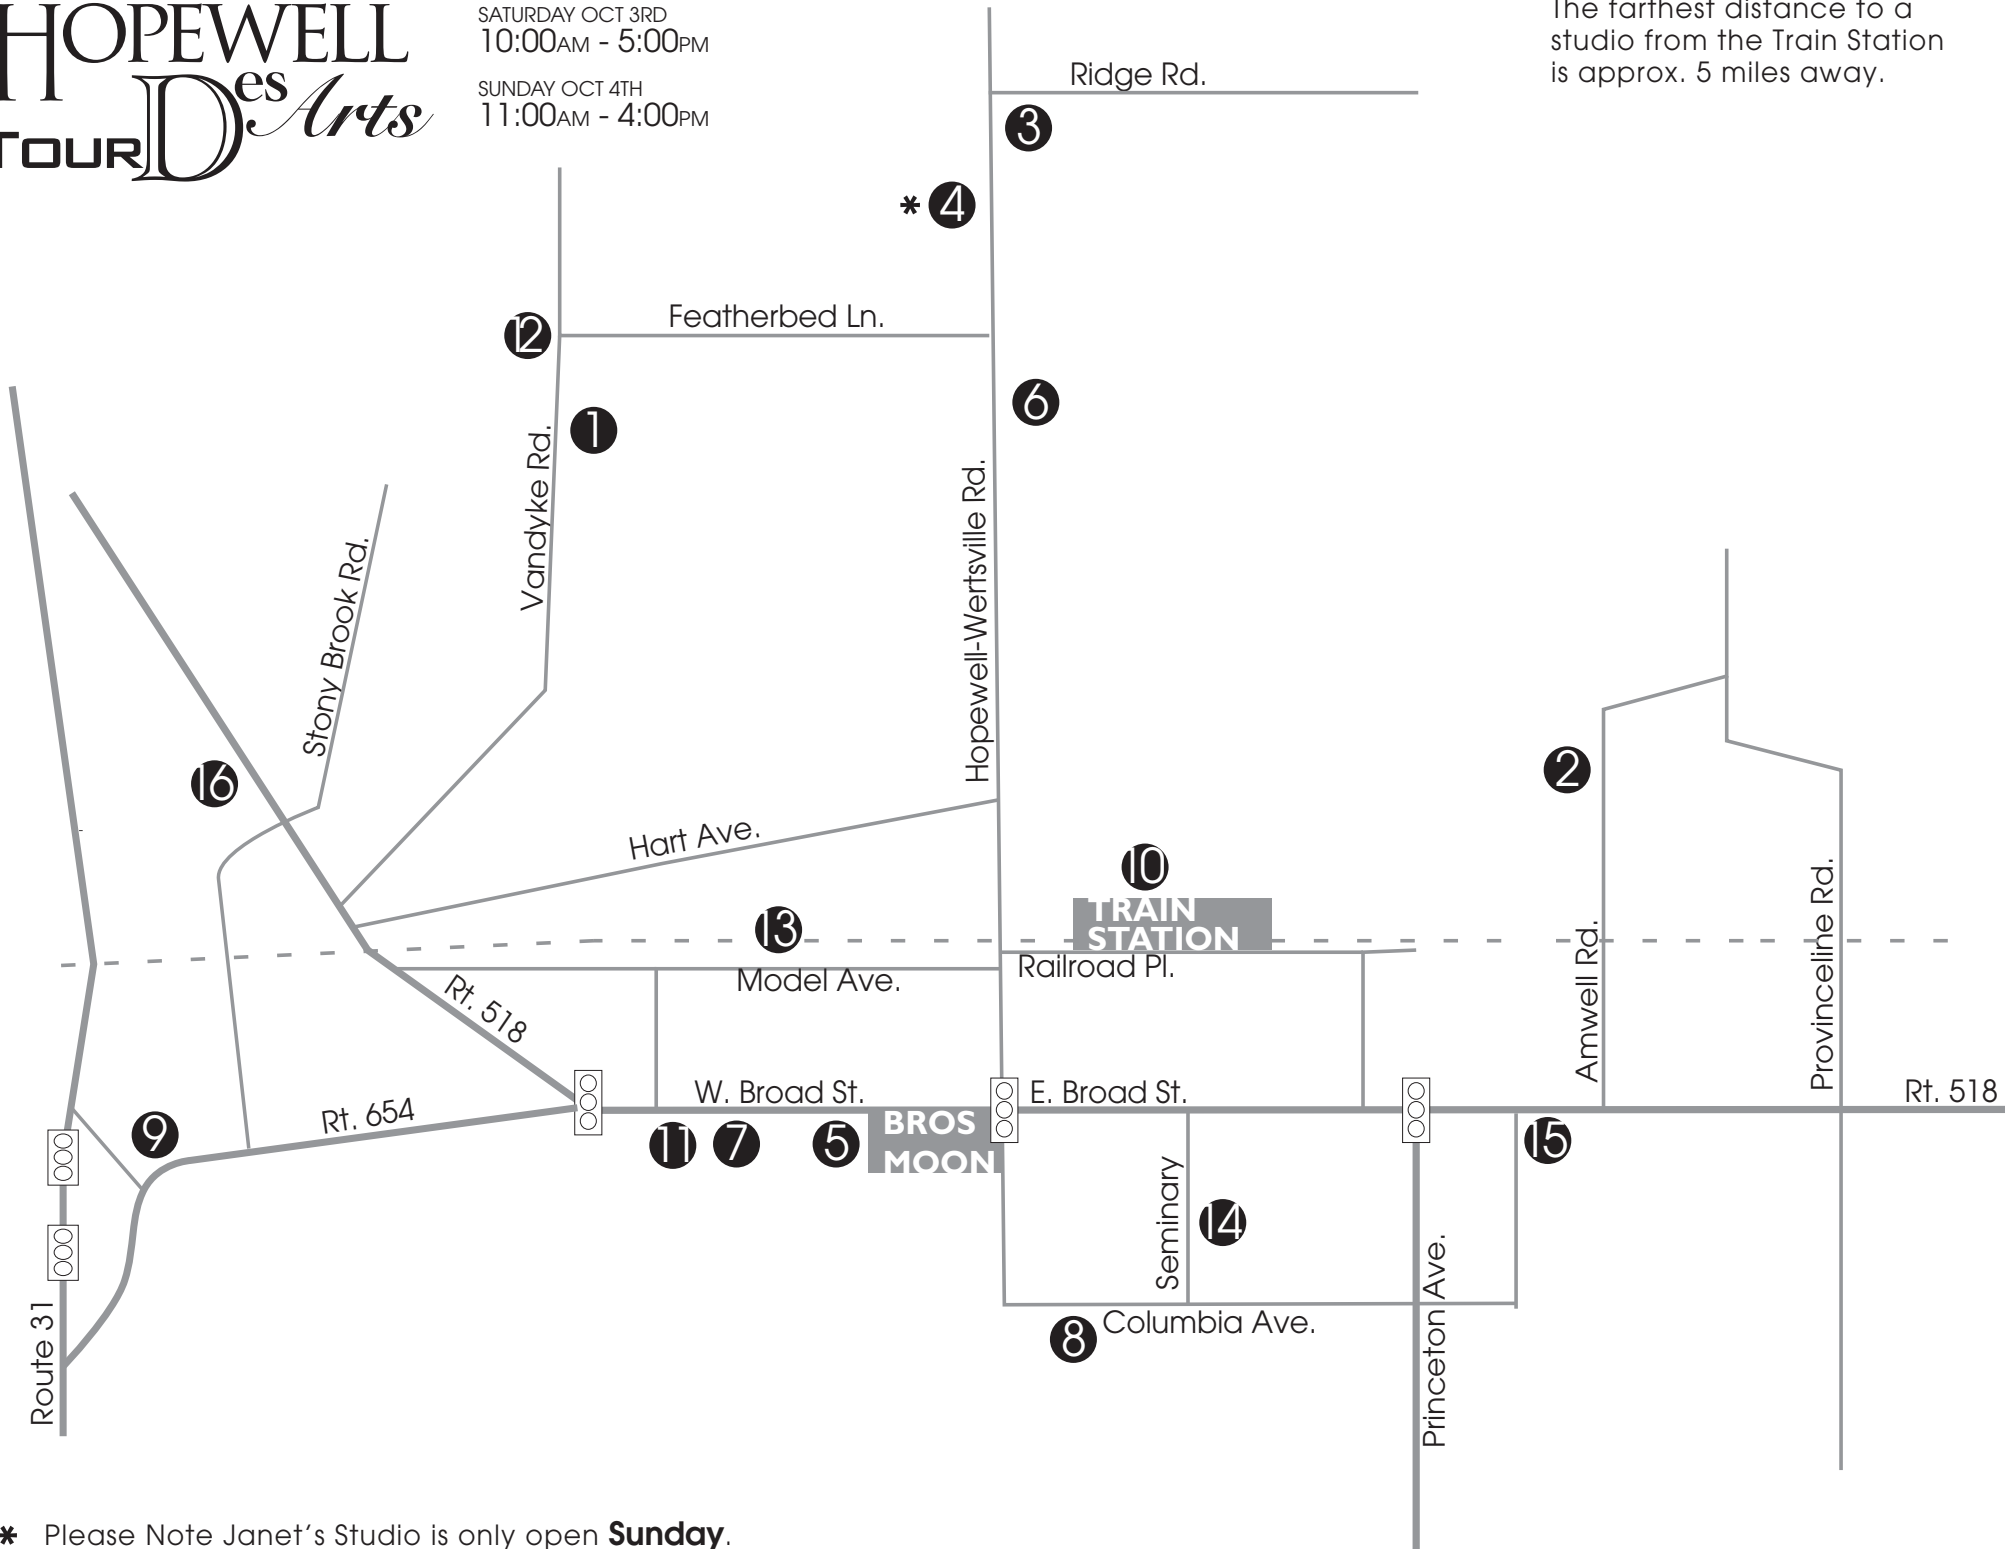

HOPEWELL TOUR *Des Arts*

SATURDAY OCT 3RD
10:00AM - 5:00PM

SUNDAY OCT 4TH
11:00AM - 4:00PM

The farthest distance to a studio from the Train Station is approx. 5 miles away.

* Please Note Janet's Studio is only open **Sunday**.